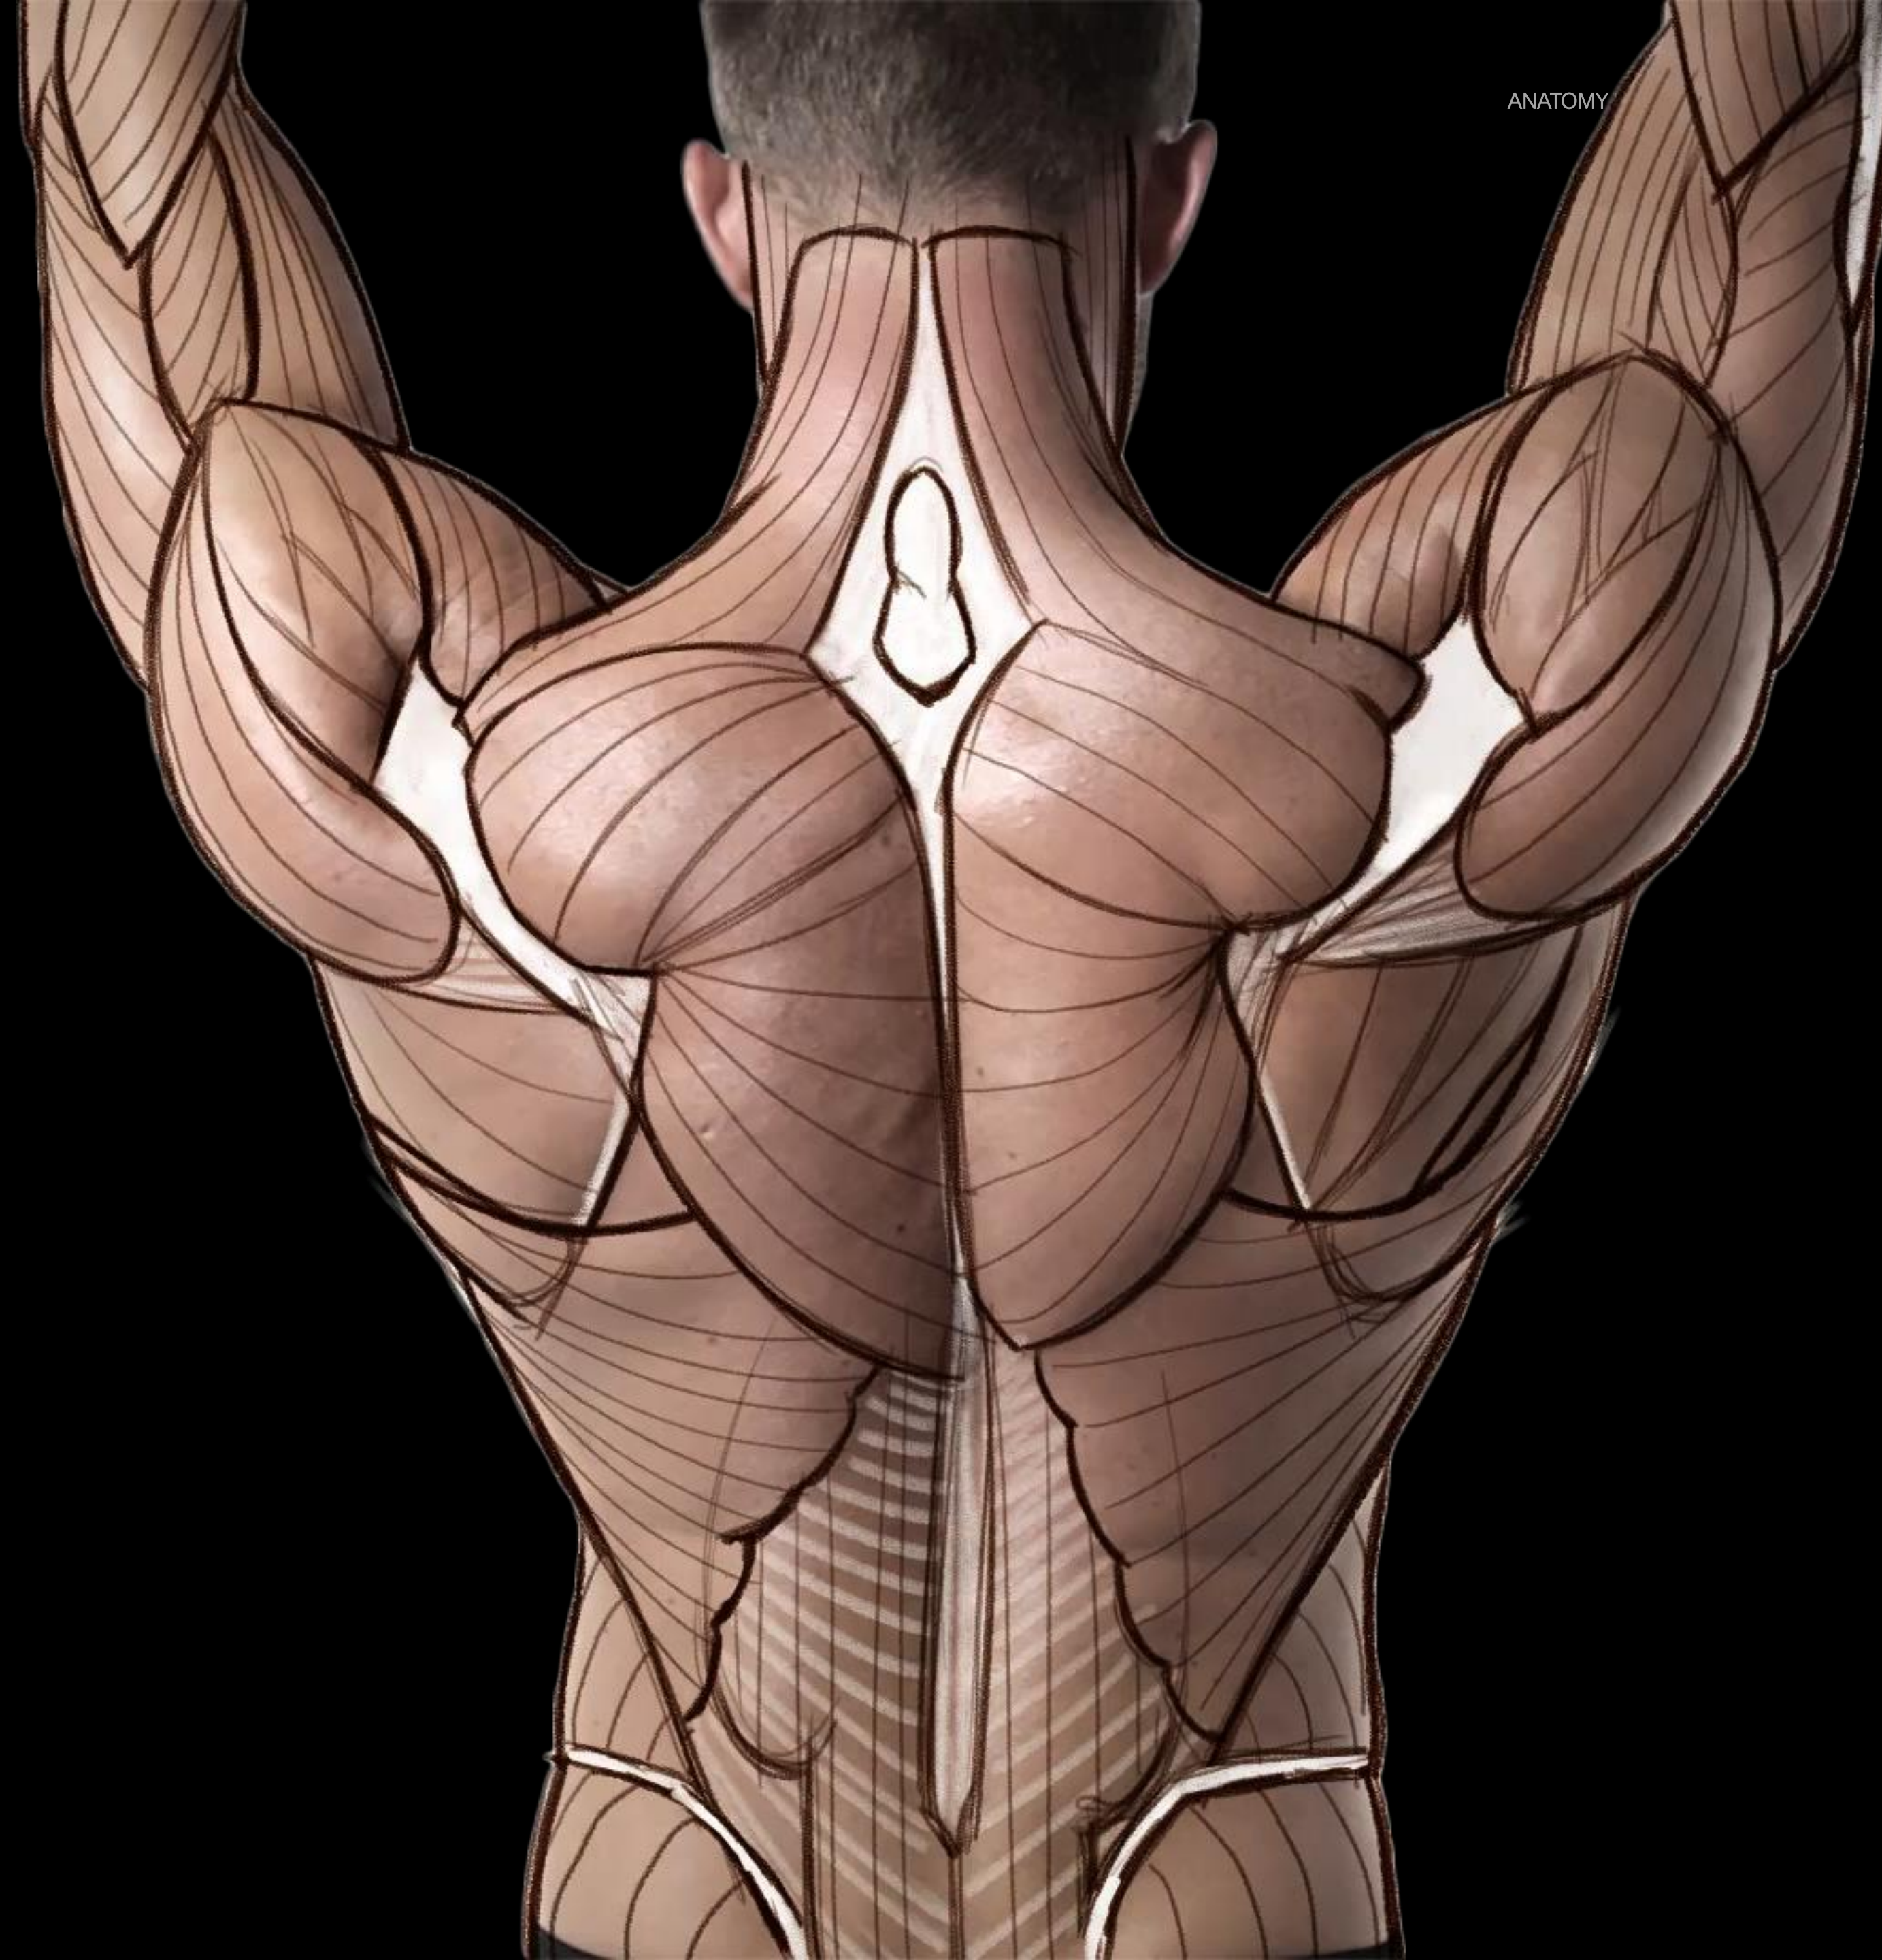

# Anatomy Trace

Neck Anterior

# Anatomy Trace

- Digitally Trace Anatomy of the Neck (Anterior)
- Photoshop, Procreate, Clip Studio, Etc.
- Four Labeled Tracings
  - Anterior (Male & Female)
  - Lateral (Male & Female)

# Anatomy Trace

- Anatomy to Include
  - Trapezius
  - Sternocleidomastoid
  - Levator Scapulae (if visible)
  - Platysma
  - Digastricus
  - Mylohyoid
  - Sternohyoid
  - Omohyoid
  - Scalenus Medius